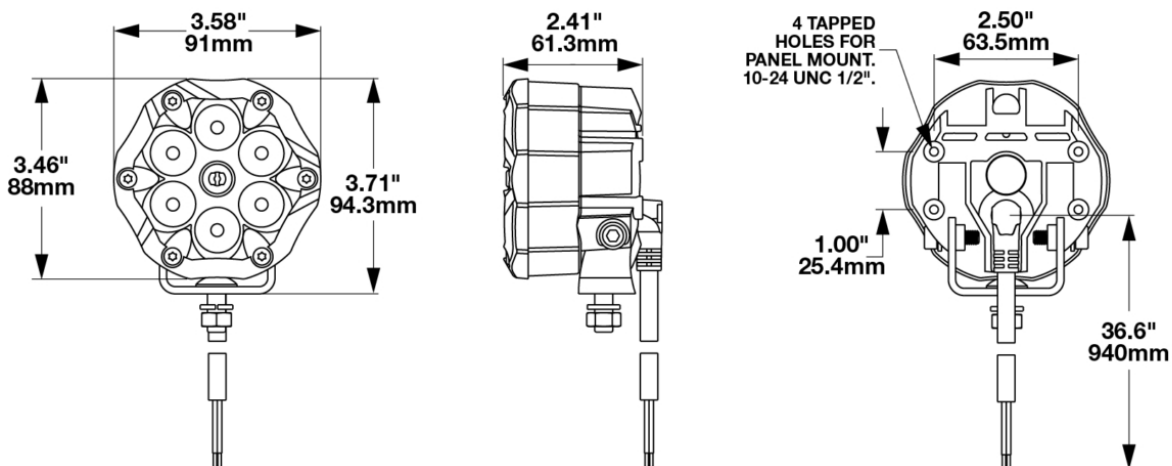

PRODUCT DIMENSIONS

Print date: 2024-08-11

© 2024 J.W. Speaker Corporation • Germantown, WI U.S.A.
www.jwspeaker.com • speaker@jwspeaker.com • 262.251.6660

J.W. SPEAKER
Engineered. Lighting. Solutions.