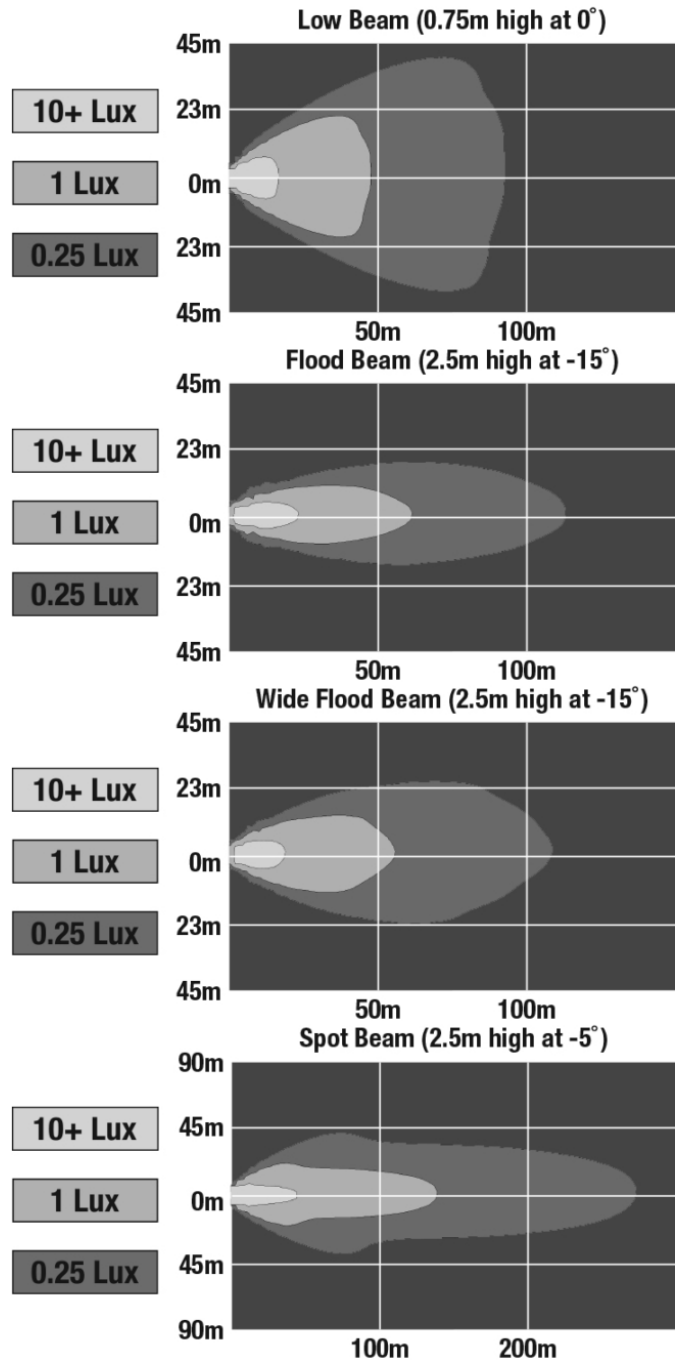

## PRODUCT INFORMATION

<b>Description</b>	12V LED Off Road Light - Kit of 2
<b>Height</b>	94.00 mm / 3.7 in
<b>Width</b>	91.00 mm / 3.58 in
<b>Depth</b>	61.30 mm / 2.41 in
<b>Shape</b>	Round
<b>Outer Lens Material</b>	Polycarbonate
<b>Outer Lens Color</b>	Clear
<b>Housing Material</b>	Aluminium
<b>Housing Color</b>	Black
<b>Bezel Color</b>	Graphite
<b>Mounting Hardware Description</b>	(x1) 8-1.25 x 20 Stainless Steel
<b>Mounting Type</b>	Pedestal/Panel
<b>Minimum Operating Temperature</b>	-40 °C / -40 °F
<b>Maximum Operating Temperature</b>	80 °C / 176 °F
<b>Connector or Wiring</b>	3' Cable with Integrated Connector
<b>Product Weight</b>	2.00 lbs / 0.91 kgs
<b>Shipping Weight</b>	2.85 lbs / 1.29 kgs

## **REGULATORY STANDARDS COMPLIANCE**

---

Buy America Standards

Eco Friendly

## PHOTOMETRIC SPECIFICATIONS

<b>Raw Lumen Output</b>	3,830
<b>Effective Lumen Output</b>	2,380
<b>Candela Output</b>	24,200
<b>Beam Pattern(s)</b>	Forward Lighting - Flood (Super Wide) Forward Lighting - Flood (Wide) Forward Lighting - Spot